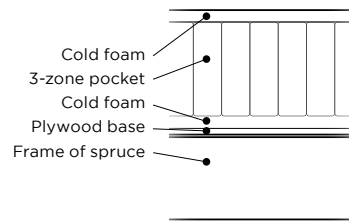

1. **2** Motors
2. Adjustable headrest
   - Continuous adjustment
   - iOS/Android remote control
   - Wireless remote
   - Remote control with cord
   - Memory feature
   - Lamp under the bed
   - Gentle start and stop
   - Power shut-off
   - Battery backup in the event of a power failure

VALHALL FLEX

3 Pocket zones	1 Spring layer	- Soft - Medium - Firm - Extra Firm	80 x 200* cm 90 x 200* cm 105 x 200* cm 120 x 200* cm	140 x 200* cm 160 x 200* cm 180 x 200* cm 210 x 200* cm	11 Fabric colours

* Also available in 210 cm length.